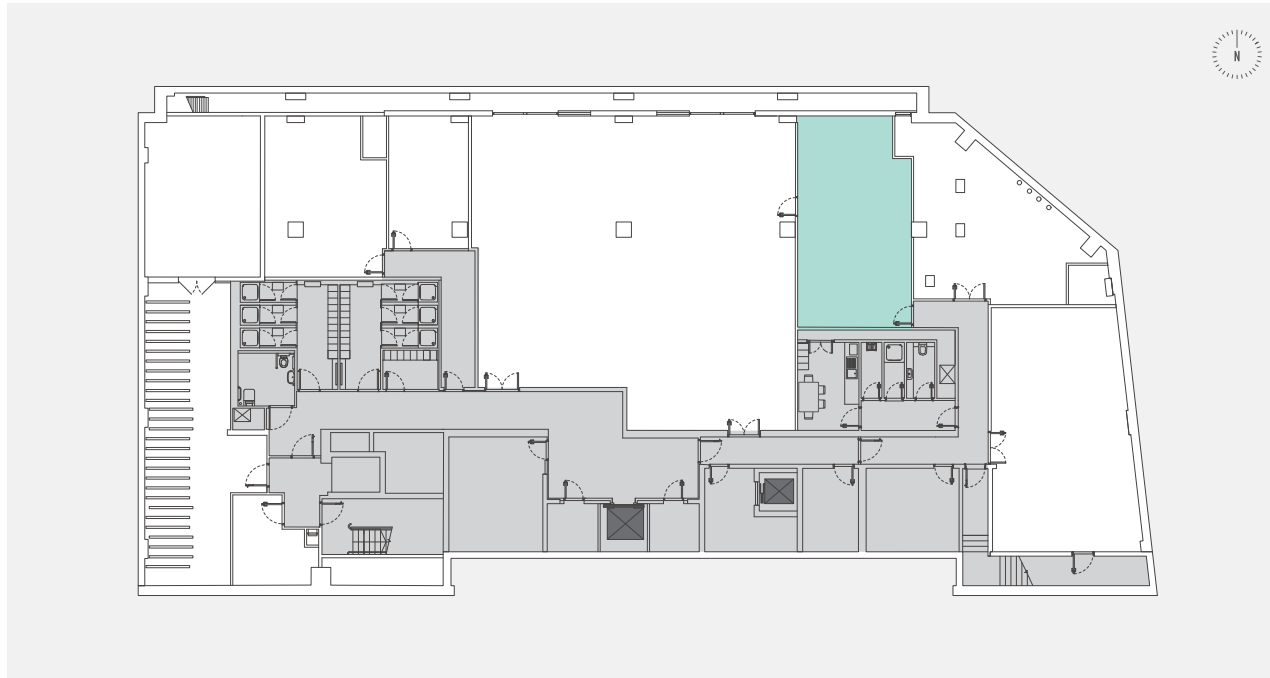

FLOOR PLANS

BASEMENT

505 SQ FT
(47 SQ M)

KEY

Storage

Core

Lift

Not to scale. For indicative purposes only.